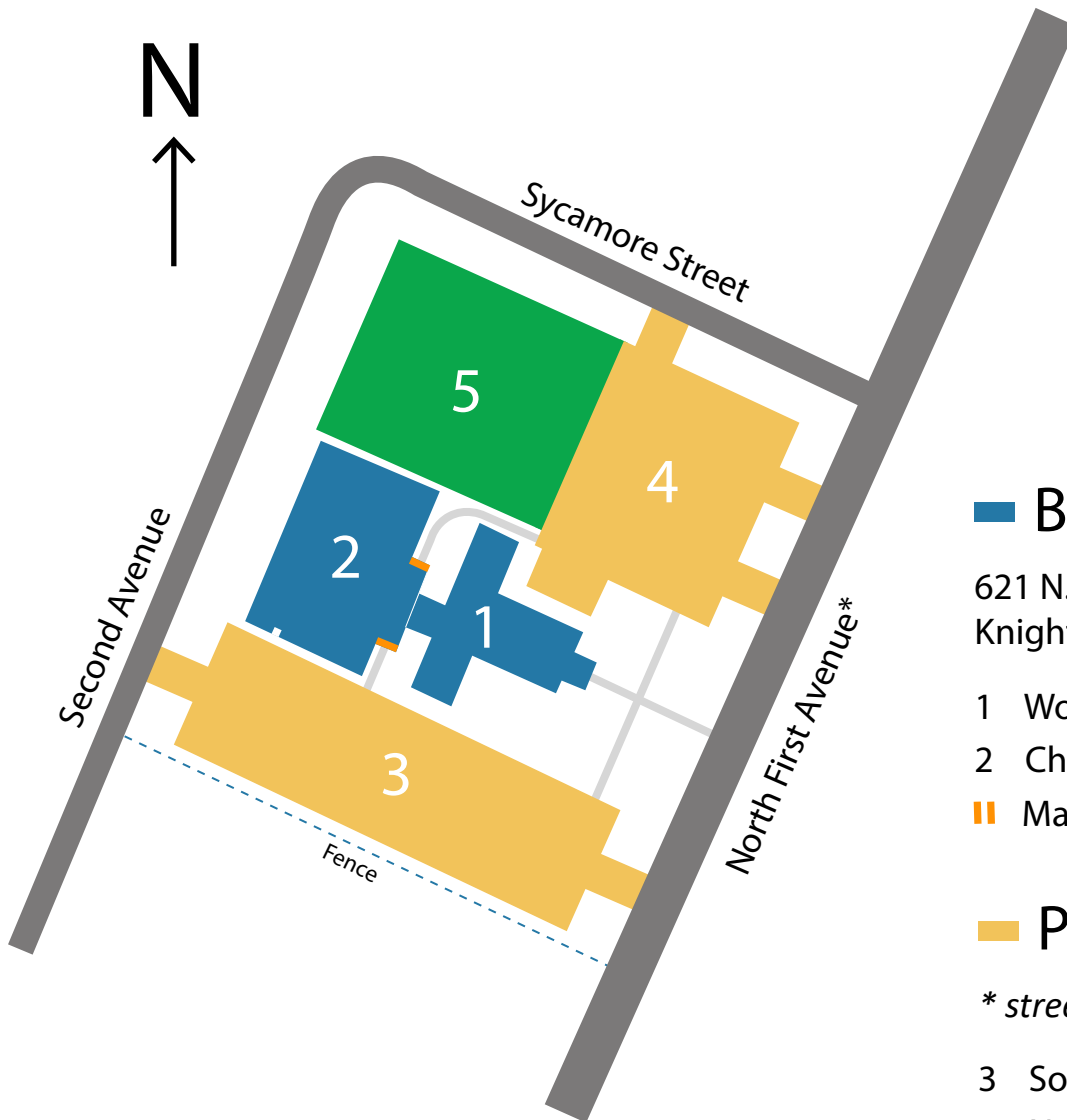

Northside Community Church Campus Map

Buildings

621 N. First Avenue
Knightdale, N.C. 27545

- 1 Worship Center
- 2 Children's Ministry Center
- || Main Entrance

Parking

* street parking available

- 3 South Parking Lot
- 4 North Parking Lot

Cemetery

- 5 Knightdale United Methodist Church Cemetery